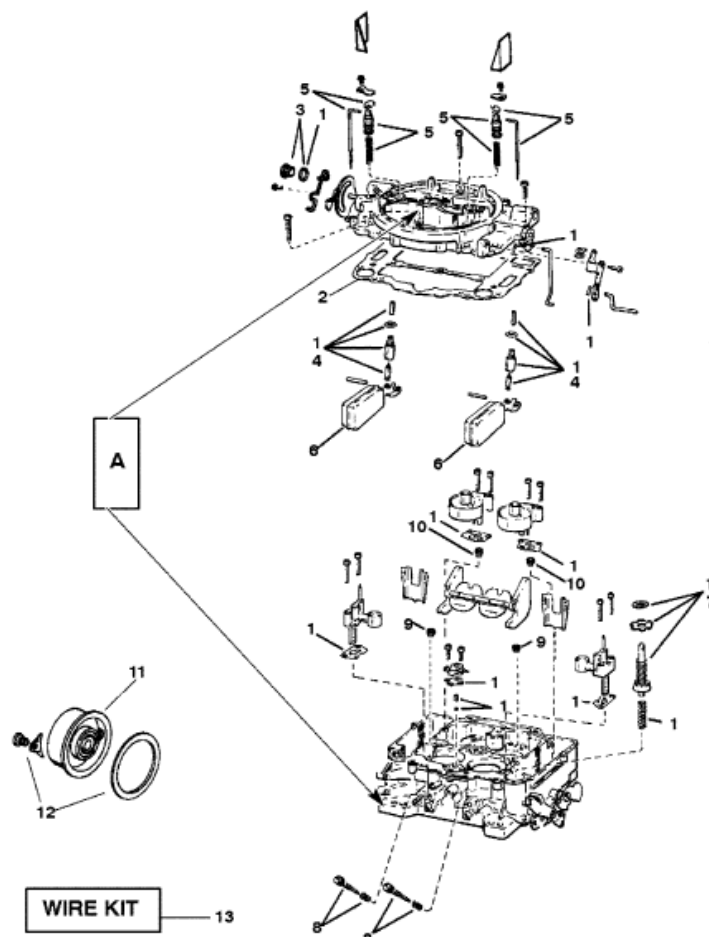

Parts List

Ref	Class	Part	Description	Qty	Comment	Footnote
1		835076	OVERHAUL KIT	1	(9666)	
1		852947	OVERHAUL KIT	1	(9667) SWISS EMISSIONS (BS01	
2	27	809077	GASKET	1		
3		811533	INLET FITTING KIT	1		
4		823727	INLET NEEDLE & SEAT KIT	2	(9666)	
4		811534	INLET NEEDLE & SEAT KIT	2	(9667) SWISS EMISS. (BS01 & S	
5		835077	METERING ROD KIT	1		
6		811536	FLOAT KIT	2		
7		811537	PUMP PLUNGER KIT	1		
8		811539	IDLE MIXTURE SCREW KIT	2	(9666)	
8		809072	IDLE MIXTURE SCREW KIT	2	(9667) SWISS EMISS. (BS01 & S	
9		835078	PRIMARY METERING JET	2	(9666)	
9		803023	PRIMARY METERING JET	2	(9667) SWISS EMISS. (BS01 & S	
10		823724	SECONDARY METERING JET	2	(9666)	
10		823723	SECONDARY METERING JET	2	(9667) SWISS EMIS. (BS01 & SAV	
11		809066	ELECTRIC CHOKE REPAIR KIT	1		
12		809095	ELECTRIC CHOKE RETAINER KIT	1		
13	84	809471A	WIRE KIT	1		

A = BEFORE ORDERING REPAIR KITS, LOOK AT WEBER NUMBER (EXAMPLE: 9776SB) AT LOCATION SHOWN. ONLY ORDER KITS THAT FIT CARBURETOR THAT YOU ARE REPAIRING.